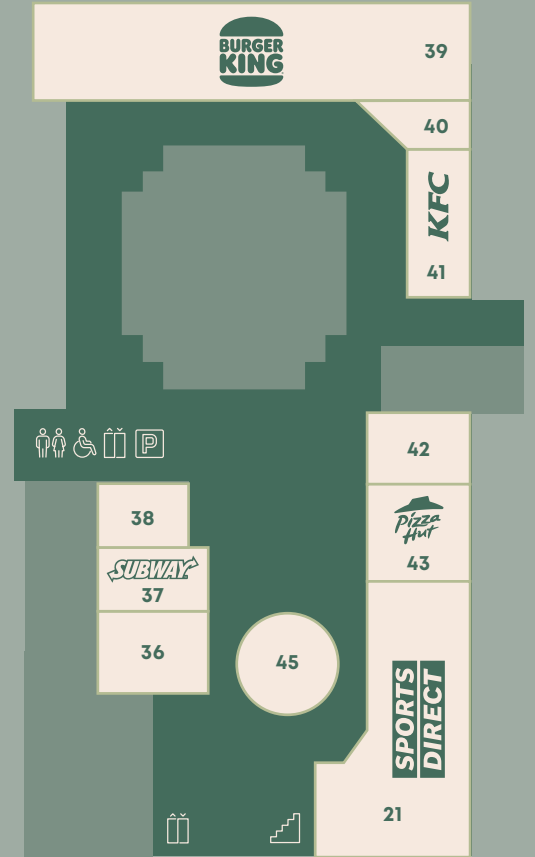

Ground Floor

Upper Floor

We're opposite **Harrow-on-the-Hill**

Toilets

Accessible Toilets

Baby Changing

Accessible Ramp

Lift

Stairs

Escalator

'Pay On Foot' Machine

Cash Machine

Amazon Locker

Clothing

Primark	4
Stag London	9
Tayibah	10
Footlocker	11
Sports Direct	21
M&S	29
Moss Bros.	33

Footwear

Primark	4
Stag London	9
Foot Locker	11
Clarks	17
Sports Direct	21
Shoezone	27

Home & Lifestyle

Lidl	2
Primark	4
Home Store	15
MINISO	18
M&S	29
Sam99p	32

Jewellers

H. Samuel	5
Claire's	13
Harrow Watch & Jewellery	38

Services

Buzz Gym (Access via College Rd)	1
Post Office (Inside WHSmith)	2
Metro Bank	12
Eurochange	22

Food & Drink

Muffin Break	16
Oh Waff	23
Krispy Kreme	24
Yummy Cup Corn	25
Lucky Bubble	26
M&S	29
Caffe Nero	31
Treatz	34
Harry's Café	35
Subway	37
Burger King	39
Nepali Momo	40
KFC	41
Chop & Wok Express	42
Pizza Hut Express	43
Rollover	45