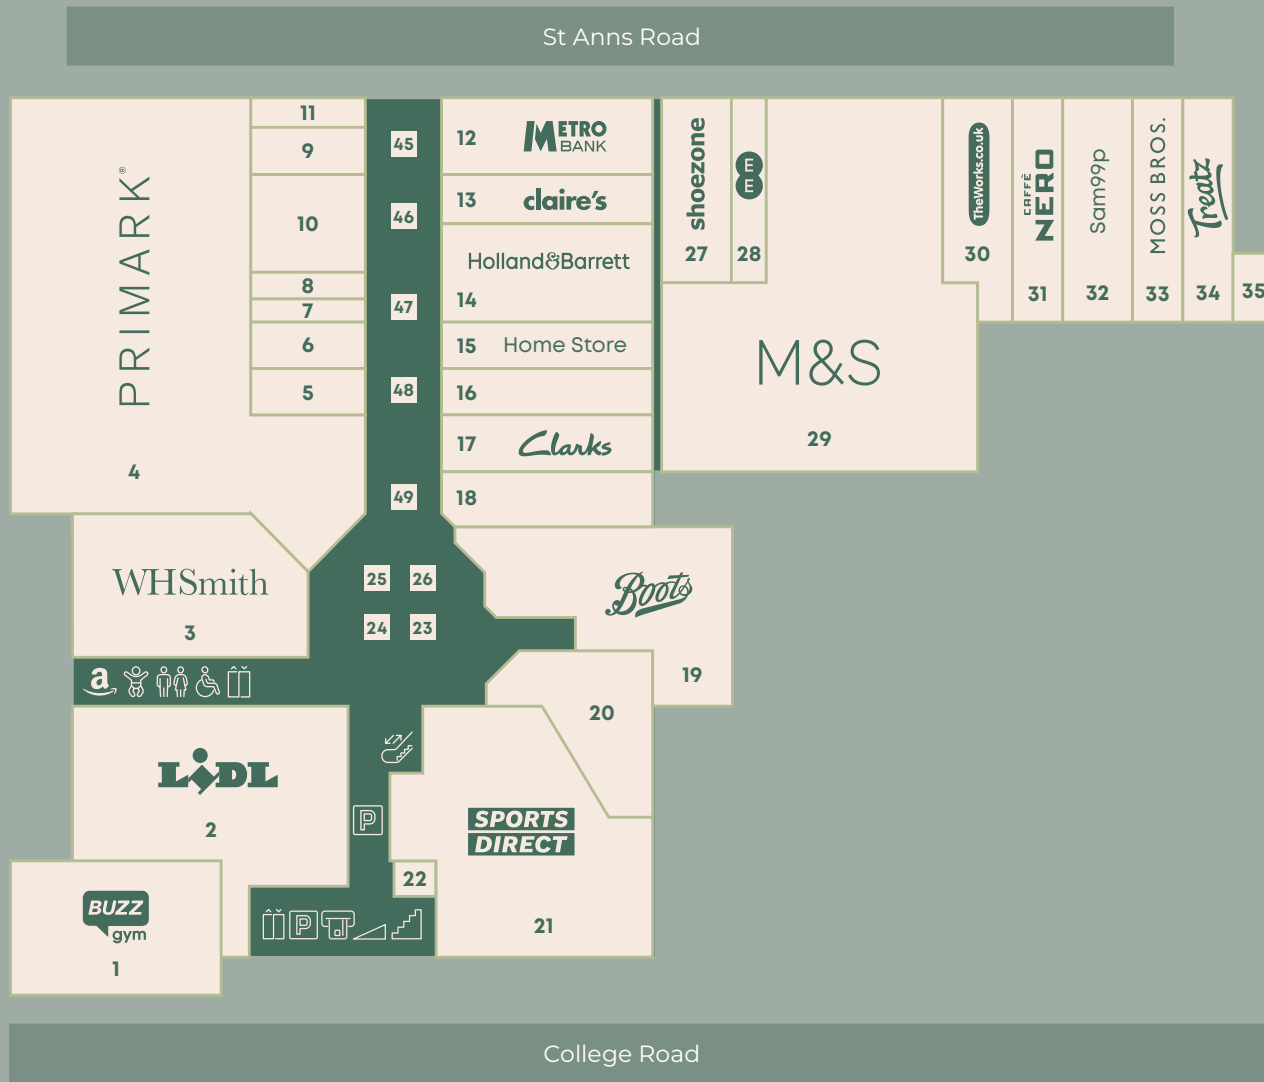

Ground Floor

Upper Floor

We're opposite **Harrow-on-the-Hill**

Toilets

Accessible Toilets

Baby Changing

Accessible Ramp

Lift

Stairs

Escalator

'Pay On Foot' Machine

Cash Machine

Amazon Locker

Clothing

Primark	4
Stag London	9
Tayibah	10
Footlocker	11
Sports Direct	21
M&S	29
Moss Bros.	33

Footwear

Services

Buzz Gym (Access via College Rd)	1
Post Office (Inside WHSmith)	2
Metro Bank	12
Eurochange	22

Food & Drink

Muffin Break	16
Oh Waff	23
Krispy Kreme	24
Yummy Cup Corn	25
Lucky Bubble	26
M&S	29
Caffe Nero	31
Treatz	34
Harry's Café	35
Subway	37
Burger King	39
Nepali Momo	40
KFC	41
Chop & Wok Express	42
Pizza Hut Express	43
Rollover	45